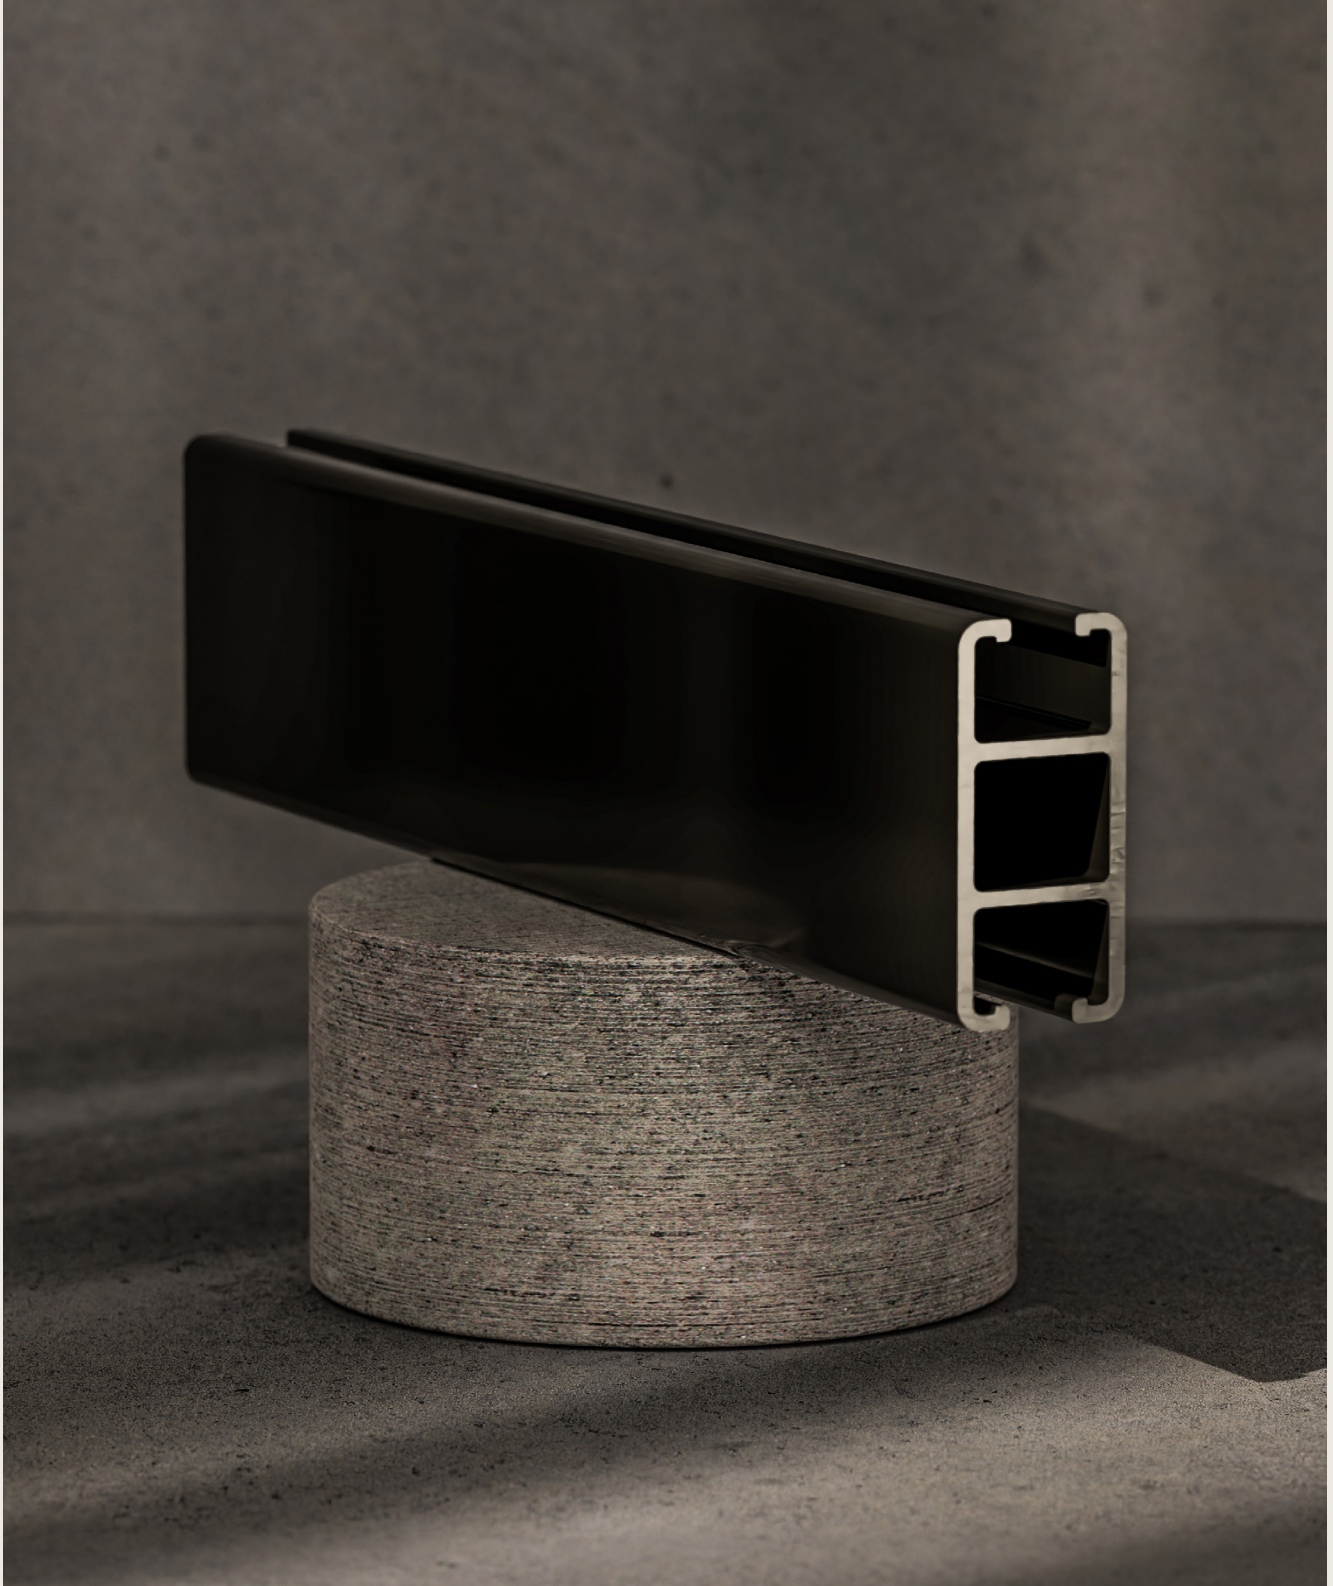

AP 5001

AP 5001 is a strong profile which can carry everything from light to heavy curtains and it is one of our most popular curtain tracks - also as a room divider, for ceiling curtains and for bathrooms. The AP 5001 profile was originally designed for technical curtain solutions in hospitals and healthcare facilities, and the cubicle track therefore has a wide range of options for mounting, bending and milling, as well as a lot of specially designed accessories.

COLOURS

Powder coating and wet lacquering in all RAL and standard NCS colours is possible for an additional charge.

MATERIAL

This profile is made from 100% recycled aluminium, of which min. 60% is post-consumer. Post-consumer aluminium stem from products that have already been used in other products such as aluminium cans.

PROFILE

	DESCRIPTION	COLOUR
	<p>AP 5001S</p> <p>Wide track profile 15 mm x 33 mm</p> <p>In lengths of 6 metres & bulks of 60 metres</p> <p><i>Highly recommended as cubicle track and for technical curtain solutions</i></p>	<p>White Silver Black</p>