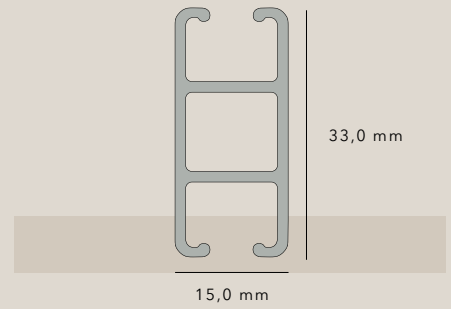

AP 5001

AP 5001 is a strong profile which can carry everything from light to heavy curtains and it is one of our most popular curtain tracks - also as a room divider, for ceiling curtains and for bathrooms. The AP 5001 profile was originally designed for technical curtain solutions in hospitals and healthcare facilities, and the cubicle track therefore has a wide range of options for mounting, bending and milling, as well as a lot of specially designed accessories.

ORIGIN

1:1 drawing

RECOMMENDED USE

SPECIFICATIONS

Materiale;
Aluminium alloy 6060/T5-6

Operation:
Hand drawn

Ext. dimensions:
15,0 mm x 33,0 mm

Track width:
6,0 mm

Length:
6000 mm

Max. load:
Up to 22 kg (see sep. table)

Bending radius:
Min. 10 (recommended)

Environmental impact:
2,42 kg CO2e per kg (extrusion)

MAXIMUM LOAD

The recommended max. load depends on many factors. Please see our Max. Load table.

PROFILE

	DESCRIPTION	COLOUR
	<p>AP 5001S</p> <p>Wide track profile 15 mm x 33 mm</p> <p>In lengths of 6 metres & bulks of 60 metres</p> <p><i>Highly recommended as cubicle track and for technical curtain solutions</i></p>	<p>White Silver Black</p>