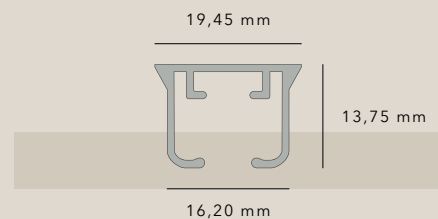

RECOMMENDED USE

SPECIFICATIONS

Materials:

Aluminium alloy 6060-6063/T5-6

Operation:

Hand drawn

Ext. dimensions:

19,45 x 13,75 mm

Track width:

6,0 mm

Length:

6000 mm

Max. load:

Up to 15 kg (see sep. table)

Environmental impact:

2,3 kg CO₂e per kg (extrusion)

MAXIMUM LOAD

The recommended max. load depends on many factors. Please see our Max. Load table.

PROFILE

	DESCRIPTION	COLOUR
	<p>AP 1170S</p> <p>Wide track profile 19,45 mm x 13,75 mm Separate track for LED light</p> <p>In lengths of 6 metres & in bulks of 120 metres</p>	<p>White Super Silver Black Dutch White Comice Avalon Pink Lotus Maroon</p>

WAVE GLIDERS

6035	6037	14051	14058
			
Wave roller glider 12 mm wheel, metal eyelet 8 cm distance	Wave roller glider 10 mm wheel, metal eyelet 6 cm distance	Wave glider with swivel head 6 cm distance	Wave glider with swivel head 8 cm distance
White Length: 40 m	White Length: 30 m	White Length: 50 m	White Black Length: 50/100 m