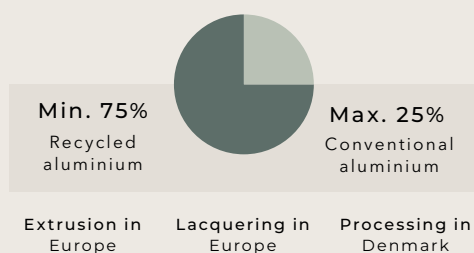

AP 1170S

Stilling

AP 1170S is a new version of our AP 1100S, which is specifically designed for built-in LED ambiance lighting. LED highlights the sleek, architectural look of the profile and is an obvious choice for hospitality clients. AP 1170S is made from min. 75% recycled aluminium, making it part of our SUSTAIN™ portfolio.

COLOURS

2 NEW COLOURS

Custom colouring available in all standard NCS and RAL colours at an additional fee.

MATERIALS & ORIGIN

Scan for more info about SUSTAIN™

* Special editions only available while stocks last